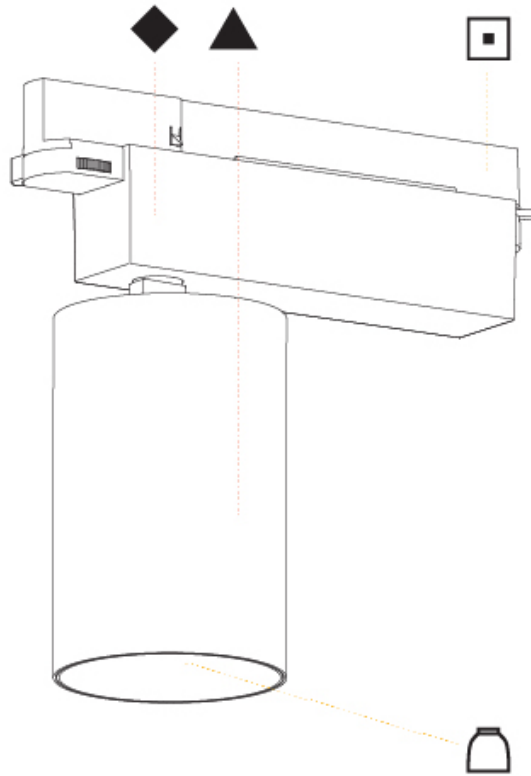

CENTRIQ 95 TRACK

A3T019-

PROJECT

TYPE

SPECIFIER

QUANTITY

DATE

A